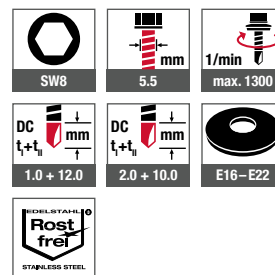

Applications

Technical specifications